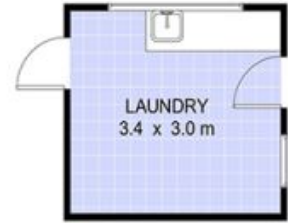

**Sharon Teague**

0438 412 581

187 AMAROO DRIVE  
SITE PLAN  
(NOT TO SCALE)

LOWER LEVEL

ENTRY LEVEL

187 Amaroo Drive 187 Amaroo Drive, Smiths Lake, NSW 2428

House internal Area Approx 110 m<sup>2</sup>

Planet Where endeavours to produce accurate floorplans. These plans are to be used for advertising purposes only and should not be used as exact. We accept no responsibility for any errors or inaccuracies contained in this document. Interested persons should rely on their own enquiries.