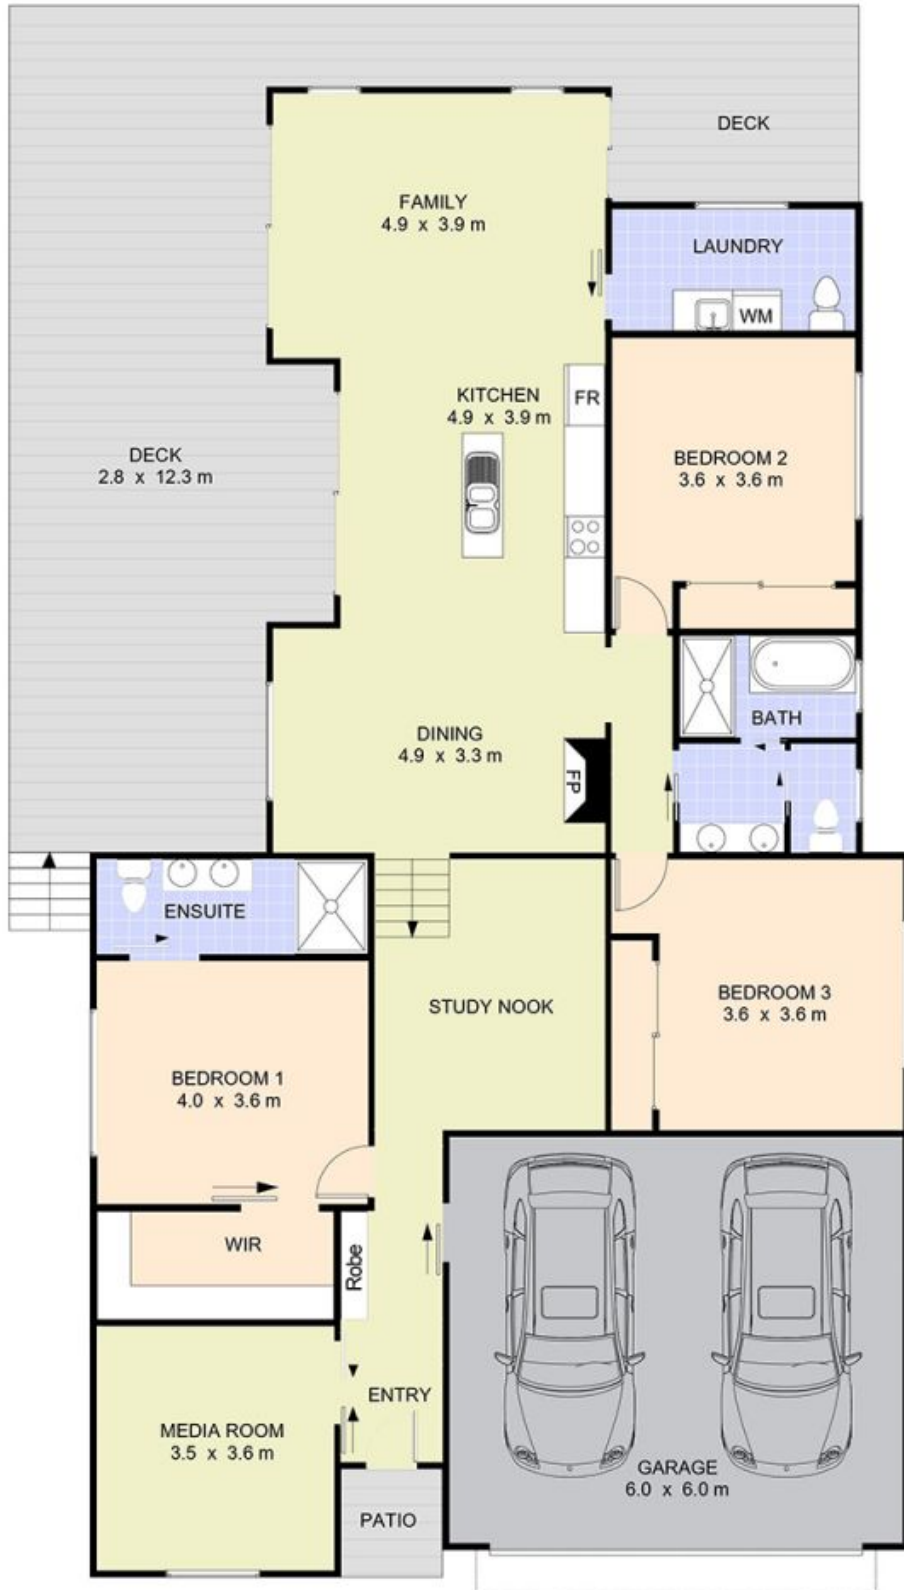

3 Lyn Crescent

3 Lyn Crescent, Smiths Lake, NSW 2428

House internal Area Approx: 165 m²